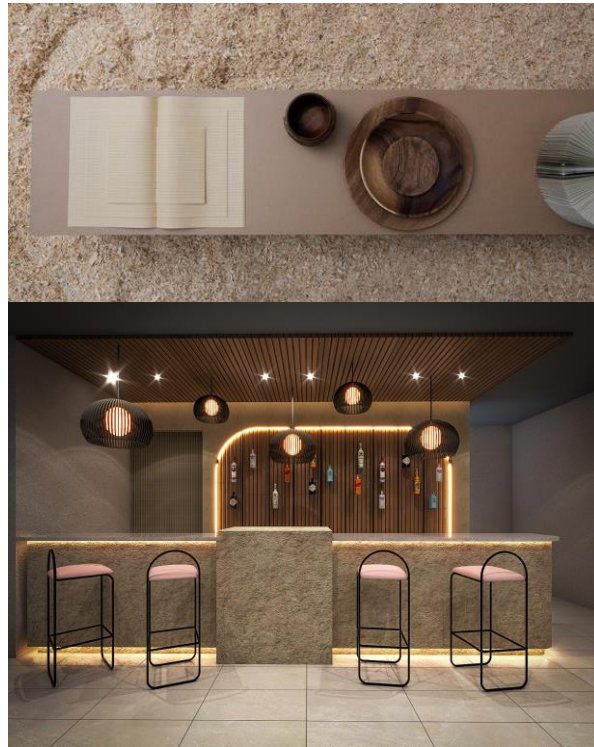

PROJECT NAME- OFFICE SHOWROOM

LOCATION –BUKIT BATOK CRESCENT

PROJECT DATE - 2022

JAPANDI SHSHI BAR@MANDALAY  
PROPOSED DESIGN

PROJECT NAME- ECLIPSE RESTAURANT  
LOCATION - CHINA TOWN  
PROJECT DATE - 2020

PROJECT NAME- YELLOW STONEOFFICE

LOCATION - YANGON

PROJECT DATE - 2020

PROJECT NAME- CAFFA MYANMAR

LOCATION - YANGON

PROJECT DATE – 2021

FAMILY KTV  
ROOM  
@  
MANDALAY

LOCAL  
FRESH JUICE  
SHOP  
@  
SINGAPORE