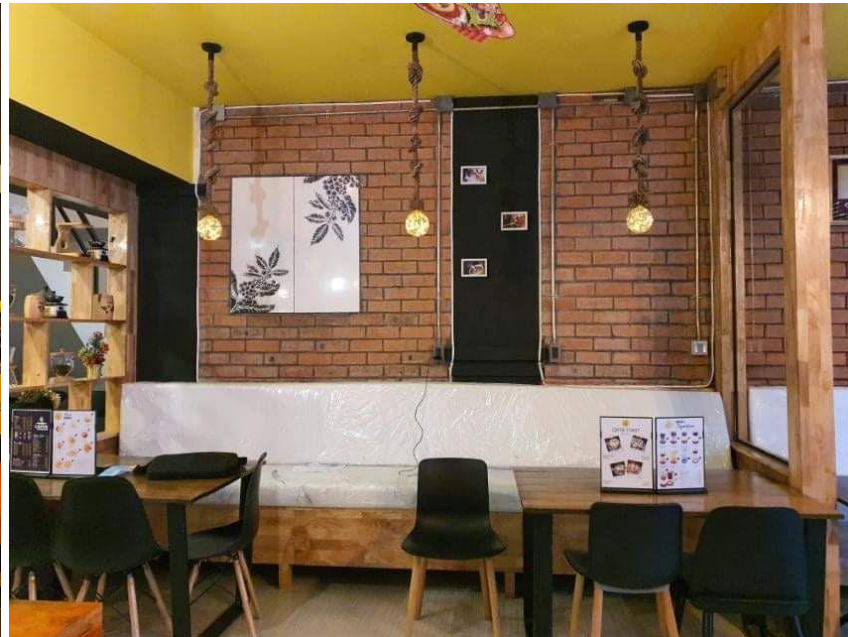

PROJECT NAME- OFFICE SHOWROOM

LOCATION –BUKIT BATOK CRESCENT

PROJECT DATE - 2022

JAPANDI SHSHI BAR@MANDALAY  
PROPOSED DESIGN

PROJECT NAME- ECLIPSE RESTAURANT  
LOCATION - CHINA TOWN  
PROJECT DATE - 2020

PROJECT NAME- YELLOW STONEOFFICE

LOCATION - YANGON

PROJECT DATE - 2020

PROJECT NAME- CAFFA MYANMAR

LOCATION - YANGON

PROJECT DATE – 2021

FAMILY KTV  
ROOM  
@  
MANDALAY

LOCAL  
FRESH JUICE  
SHOP  
@  
SINGAPORE