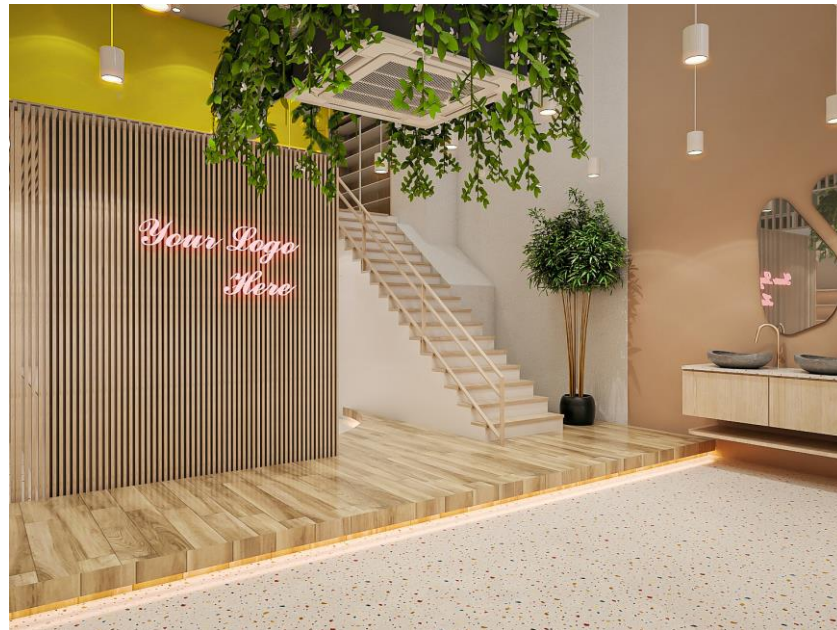

PROJECT NAME- RESIN ART STUDIO

LOCATION - PAYALEBAR