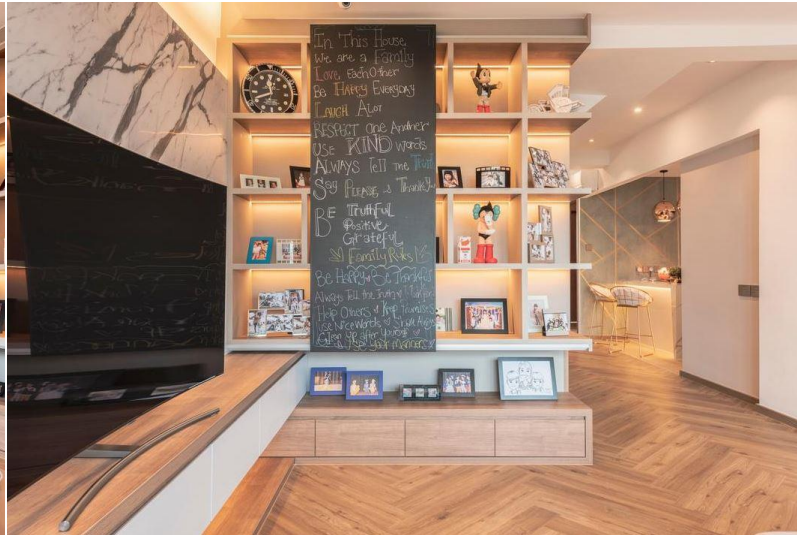

PROJECT NAME- SHOW FLAT

LOCATION - SERANGOON