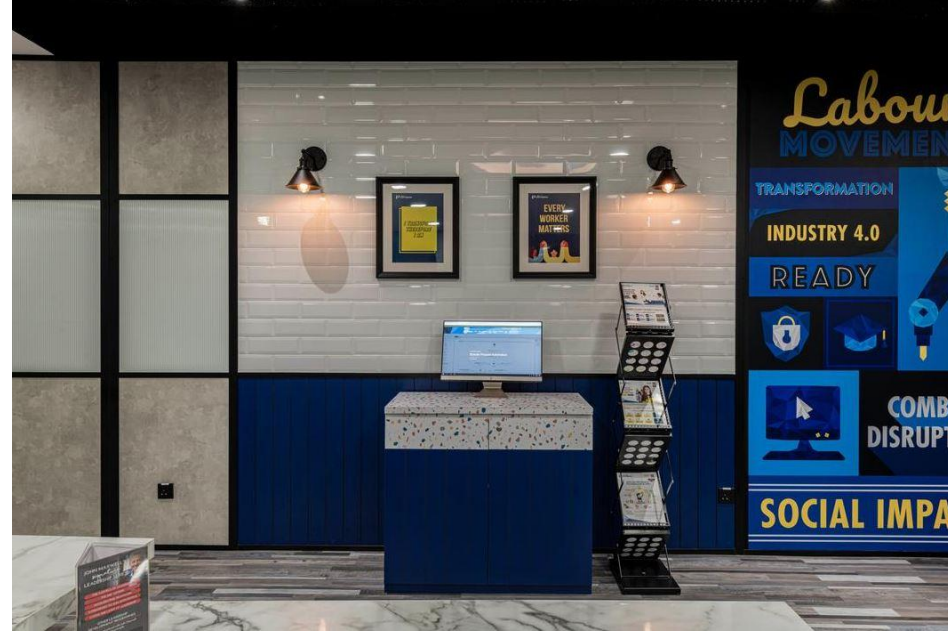

PROJECT NAME- YELLOW STONEOFFICE

LOCATION - YANGON

PROJECT DATE - 2020

PROJECT NAME- CAFFA MYANMAR

LOCATION - YANGON

PROJECT DATE – 2021

FAMILY KTV  
ROOM  
@  
MANDALAY

LOCAL  
FRESH JUICE  
SHOP  
@  
SINGAPORE