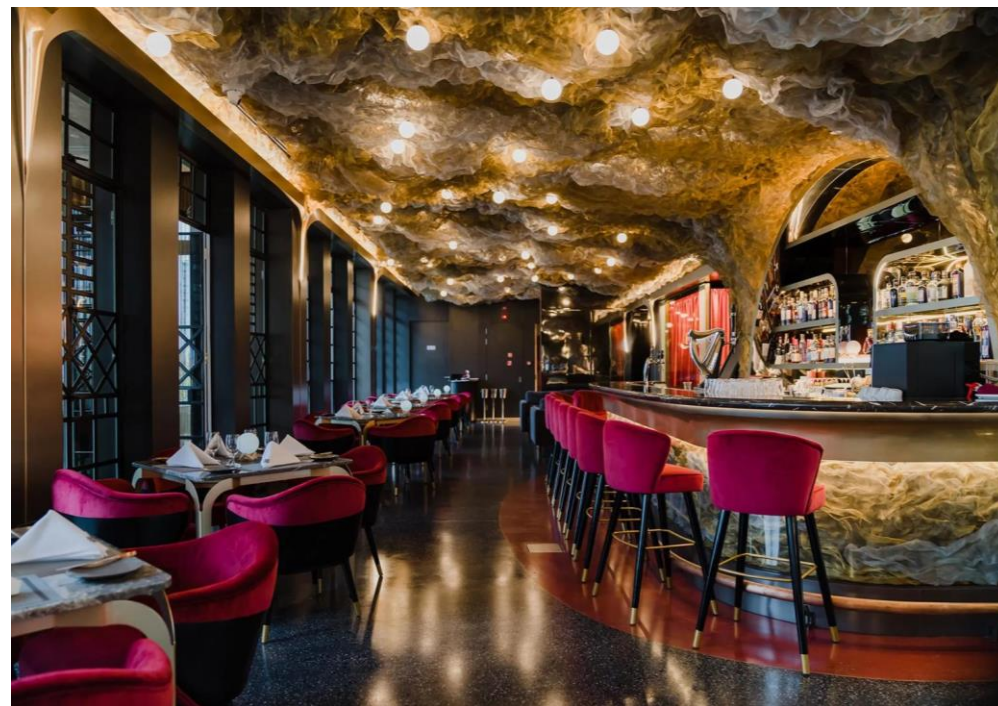

PROJECT NAME- OFFICE SHOWROOM

LOCATION –BUKIT BATOK CRESCENT

PROJECT DATE - 2022

JAPANDI SHSHI BAR@MANDALAY
PROPOSED DESIGN

PROJECT NAME- ECLIPSE RESTAURANT
LOCATION - CHINA TOWN
PROJECT DATE - 2020

PROJECT NAME- YELLOW STONEOFFICE

LOCATION - YANGON

PROJECT DATE - 2020

PROJECT NAME- CAFFA MYANMAR

LOCATION - YANGON

PROJECT DATE – 2021

FAMILY KTV
ROOM
@
MANDALAY

LOCAL
FRESH JUICE
SHOP
@
SINGAPORE

PROJECT NAME- RESIN ART STUDIO