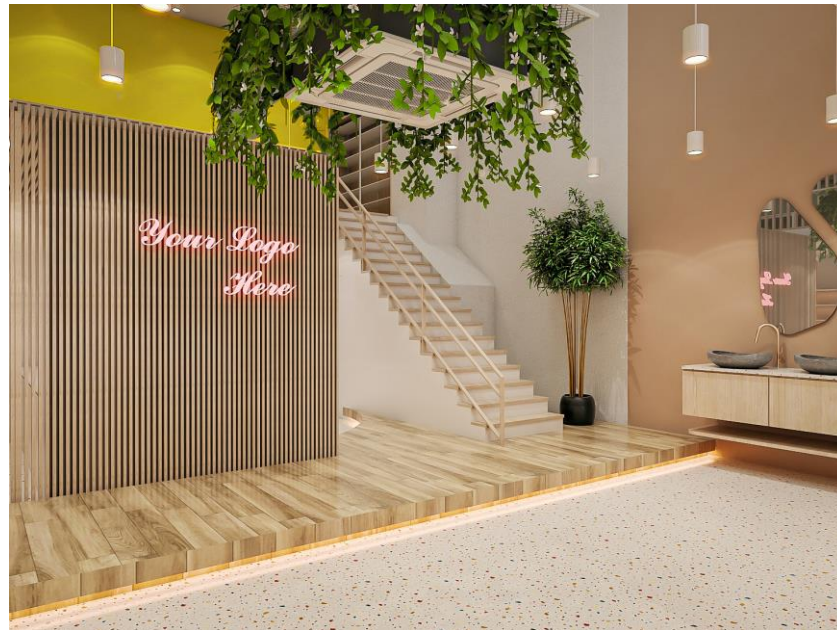

PROJECT NAME- OFFICE SHOWROOM

LOCATION –BUKIT BATOK CRESCENT

PROJECT DATE - 2022

JAPANDI SHSHI BAR@MANDALAY
PROPOSED DESIGN

PROJECT NAME- ECLIPSE RESTAURANT
LOCATION - CHINA TOWN
PROJECT DATE - 2020

PROJECT NAME- YELLOW STONEOFFICE

LOCATION - YANGON

PROJECT DATE - 2020

PROJECT NAME- CAFFA MYANMAR

LOCATION - YANGON

PROJECT DATE – 2021

FAMILY KTV
ROOM
@
MANDALAY

LOCAL
FRESH JUICE
SHOP
@
SINGAPORE

PROJECT NAME- RESIN ART STUDIO