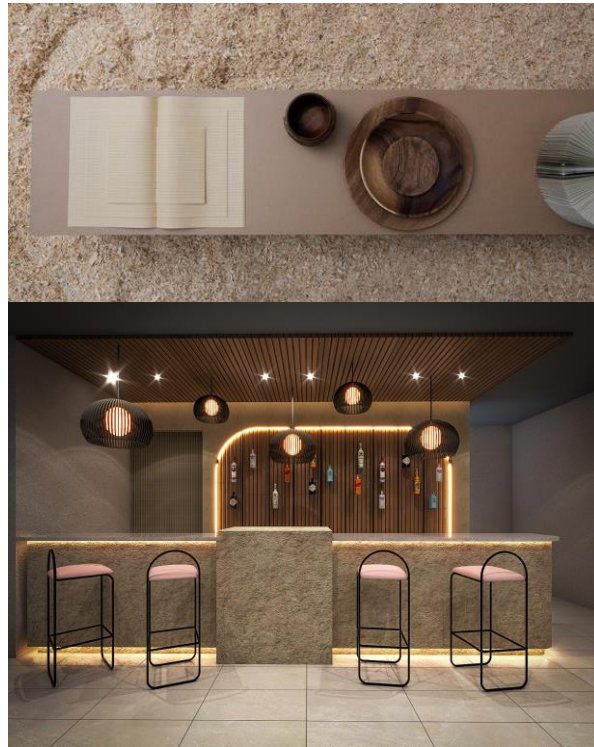

PROJECT NAME- OFFICE SHOWROOM

LOCATION –BUKIT BATOK CRESCENT

PROJECT DATE - 2022

JAPANDI SHSHI BAR@MANDALAY
PROPOSED DESIGN

PROJECT NAME- ECLIPSE RESTAURANT
LOCATION - CHINA TOWN
PROJECT DATE - 2020

PROJECT NAME- YELLOW STONEOFFICE

LOCATION - PAYALEBAR

PROJECT DATE – 2021

PROJECT NAME- MAW DECEMBAR BAR & RESTAURANT
LOCATION – TAUNG GYI
PROJECT DATE – 2020

PROJECT NAME- SHOW FLAT

LOCATION - SERANGOON

PROJECT DATE – 2020