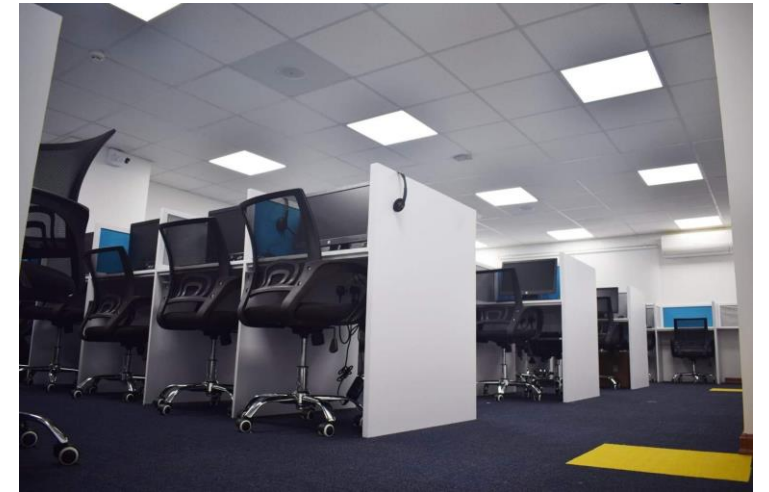

PROJECT DATE - 2020