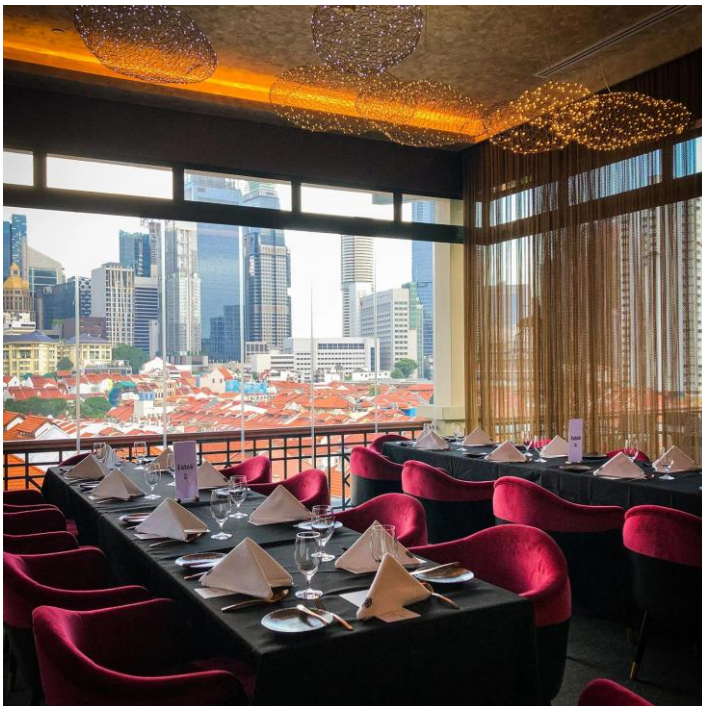

PROJECT NAME- OFFICE SHOWROOM

LOCATION –BUKIT BATOK CRESCENT

PROJECT DATE - 2022

JAPANDI SHSHI BAR@MANDALAY
PROPOSED DESIGN

PROJECT NAME- ECLIPSE RESTAURANT
LOCATION - CHINA TOWN
PROJECT DATE - 2020

PROJECT NAME- YELLOW STONEOFFICE

LOCATION - YANGON

PROJECT DATE - 2020

PROJECT NAME- CAFFA MYANMAR

LOCATION - YANGON

PROJECT DATE – 2021

FAMILY KTV
ROOM
@
MANDALAY

LOCAL
FRESH JUICE
SHOP
@
SINGAPORE

PROJECT NAME- RESIN ART STUDIO

LOCATION - PAYALEBAR

PROJECT DATE – 2021

PROJECT NAME- MAW DECEMBAR BAR & RESTAURANT
LOCATION – TAUNG GYI
PROJECT DATE – 2020

PROJECT NAME- SHOW FLAT

LOCATION - SERANGOON

PROJECT DATE – 2020