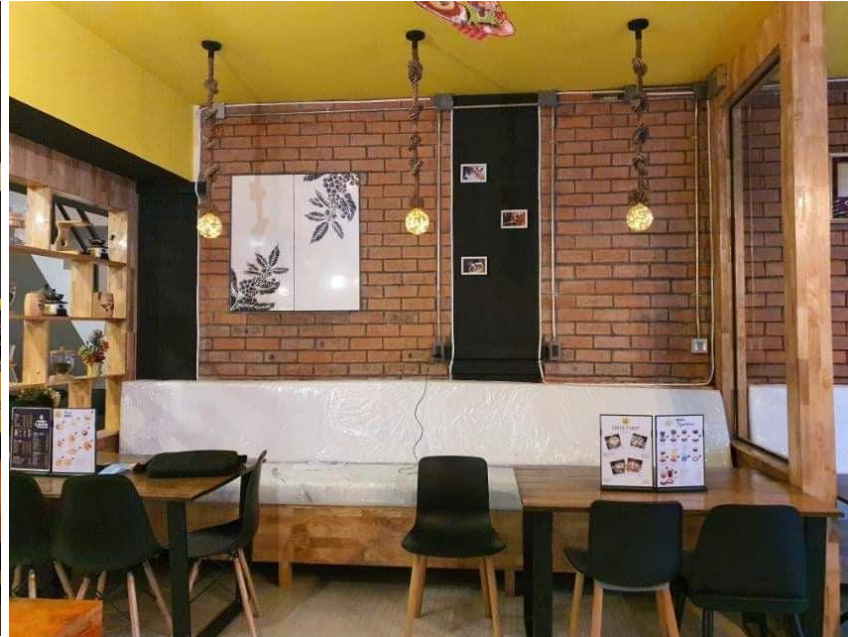

PROJECT NAME- OFFICE SHOWROOM

LOCATION –BUKIT BATOK CRESCENT

PROJECT DATE - 2022

JAPANDI SHSHI BAR@MANDALAY
PROPOSED DESIGN

PROJECT NAME- ECLIPSE RESTAURANT
LOCATION - CHINA TOWN
PROJECT DATE - 2020

PROJECT NAME- YELLOW STONEOFFICE

LOCATION - YANGON

PROJECT DATE - 2020

PROJECT NAME- CAFFA MYANMAR

LOCATION - YANGON

PROJECT DATE – 2021

FAMILY KTV
ROOM
@
MANDALAY

LOCAL
FRESH JUICE
SHOP
@
SINGAPORE

PROJECT NAME- RESIN ART STUDIO

LOCATION - PAYALEBAR

PROJECT DATE – 2021

PROJECT NAME- MAW DECEMBAR BAR & RESTAURANT
LOCATION – TAUNG GYI
PROJECT DATE – 2020

PROJECT NAME- SHOW FLAT

LOCATION - SERANGOON

PROJECT DATE – 2020