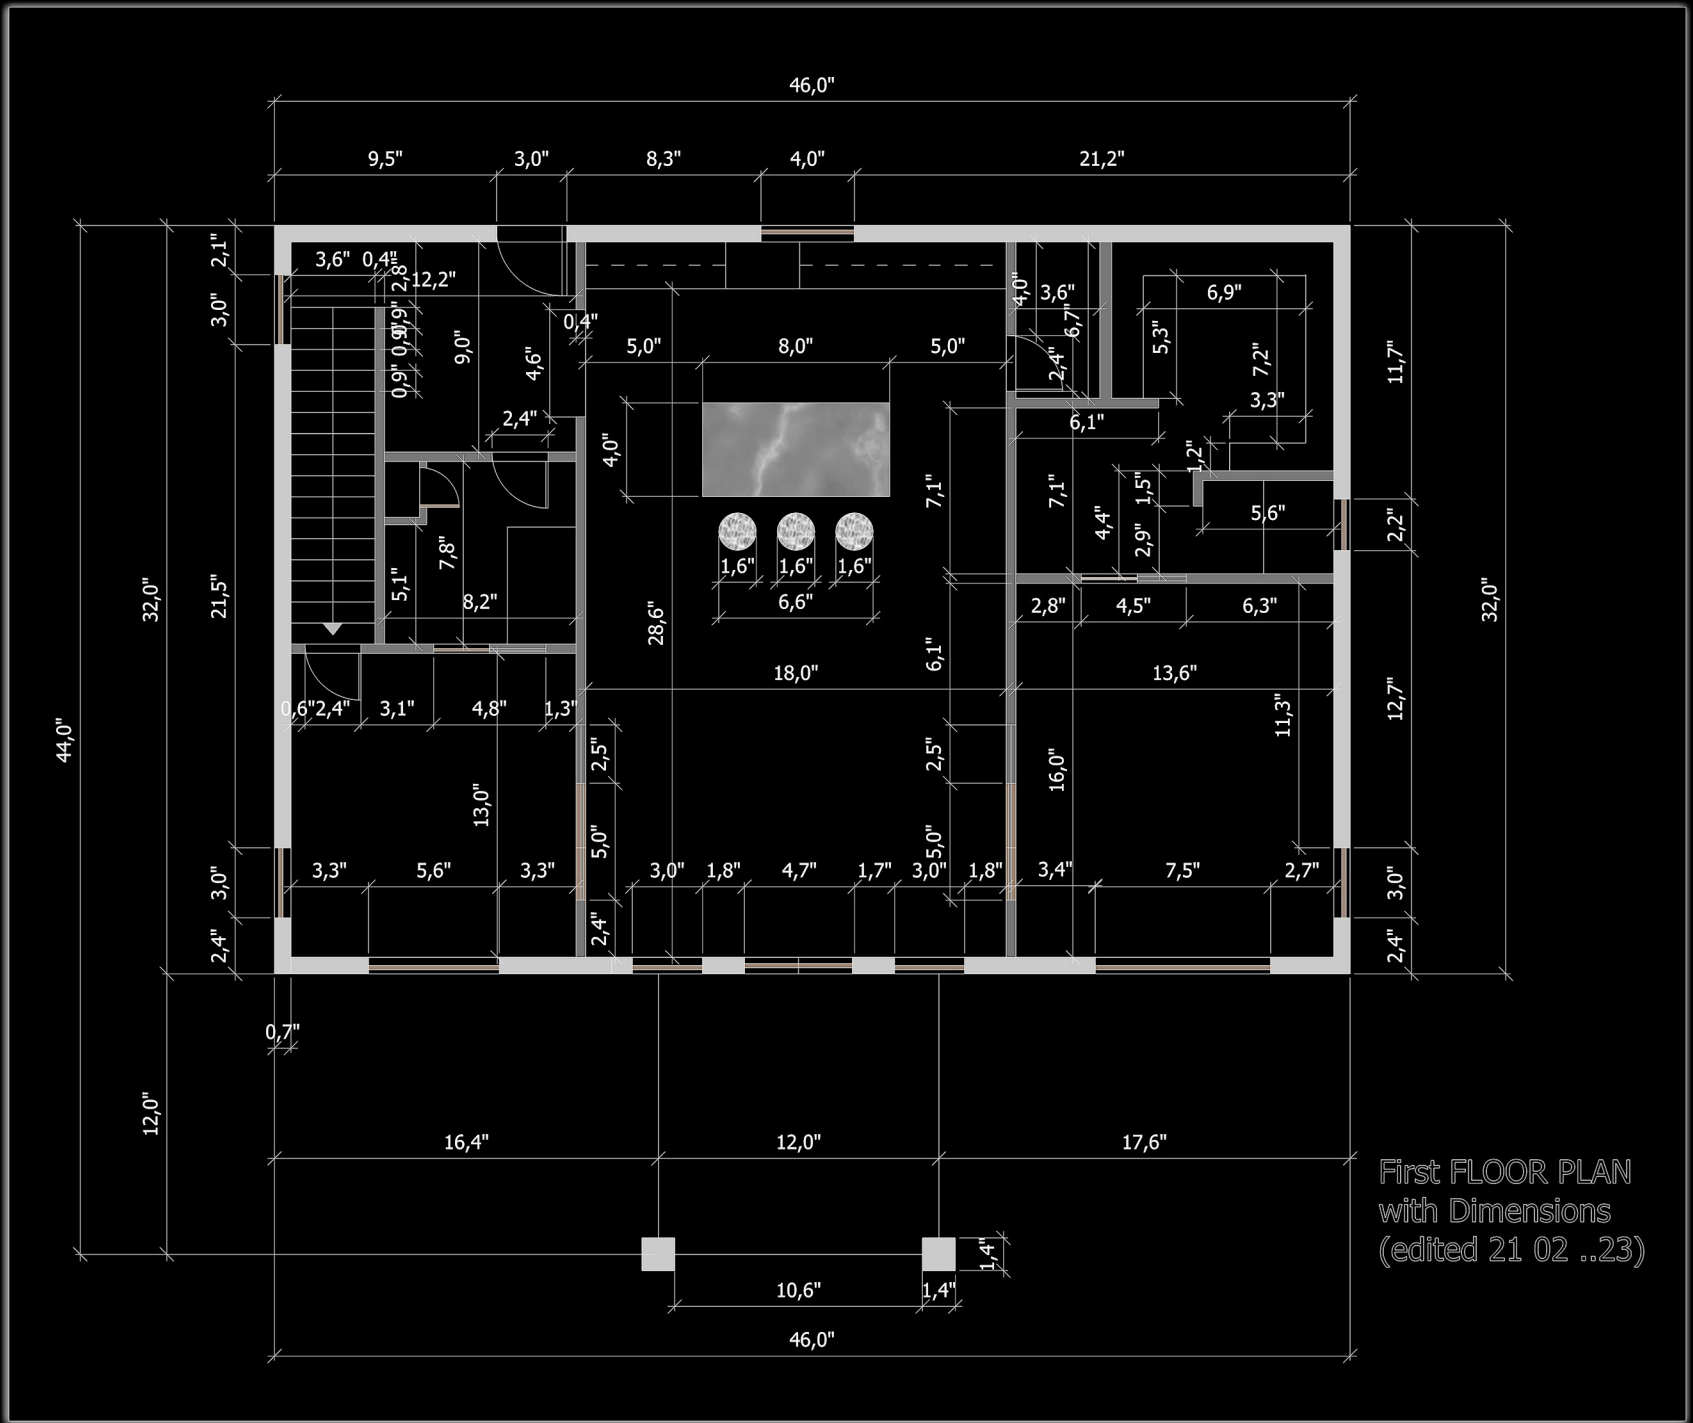

First FLOOR PLAN  
with Dimensions  
(edited 21 02 ..23)

GRUNDDIMENSIONEN  
mm (Millimeter)

Typ 1 Haus  
Planung  
M 1 : 100

01 rvt 15d. 02 2020

FLOOR PLAN  
LEVEL 1  
SCALE 1:200  
Units = cm

(02) 17 09 2020  
Creted by:  
algirdasdesign

Contact:  
algirdasdesign@gmail.com  
today!  
Take the next step  
towards getting  
your project completed  
on time and on schedule  
- guaranteed.

Floor PLAN with All Dimensions  
M 1:100

Floor PLAN ...with Doors and Windows  
M 1:100

Floor PLAN with All Dimensions (Normal Perspective)  
M 1:100

Front Elevation

Scale 1'=10" (1:120)

Right Elevation

Scale 1'=10" (1:120)