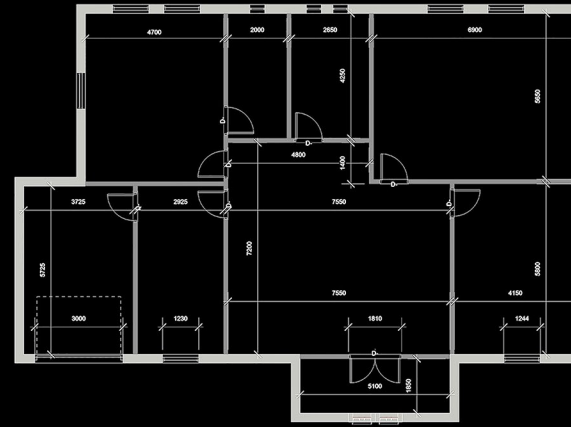

First FLOOR PLAN  
with Dimensions  
(edited 21 02 ..23)

GRUNDDIMENSIONEN  
mm (Millimeter)

Typ 1 Haus  
Planung  
M 1 : 100

01 rvt 15d. 02 2020

FLOOR PLAN  
LEVEL 1  
SCALE 1:200  
Units = cm

(02) 17 09 2020  
Creted by:  
algirdasdesign

Contact:  
algirdasdesign@gmail.com  
today!  
Take the next step  
towards getting  
your project completed  
on time and on schedule  
- guaranteed.

Floor PLAN with All Dimensions  
M 1:100

Floor PLAN ...with Doors and Windows  
M 1:100

Floor PLAN with All Dimensions (Normal Perspective)  
M 1:100

Front Elevation

Scale 1'=10" (1:120)

Right Elevation

Scale 1'=10" (1:120)

## Den Modern Cottage

Remodeling  
by  
algirdasdesign

001 LayOut  
12-06-2023

Email:  
algirdasdesign@  
gmail.com

Text:  
+370 603 99838

Back Elevation

Scale 1'=10" (1:120)

Left Elevation