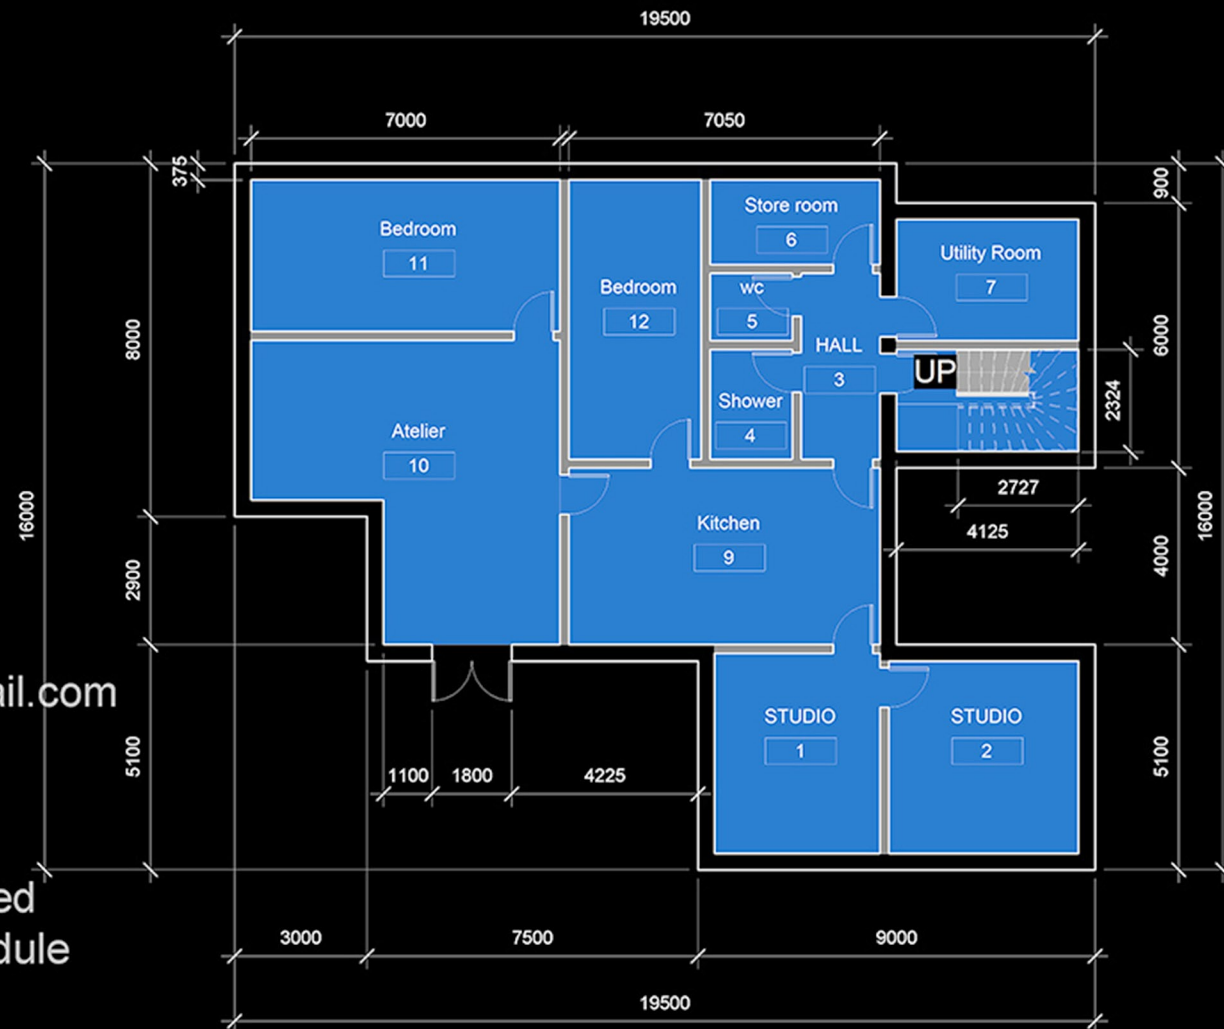

First FLOOR PLAN  
with Dimensions  
(edited 21 02 ..23)

GRUNDDIMENSIONEN  
mm (Millimeter)

Typ 1 Haus  
Planung  
M 1 : 100

01 rvt 15d. 02 2020

FLOOR PLAN  
LEVEL 1  
SCALE 1:200  
Units = cm

(02) 17 09 2020  
Creted by:  
algirdasdesign

Contact:  
algirdasdesign@gmail.com  
today!  
Take the next step  
towards getting  
your project completed  
on time and on schedule  
- guaranteed.

Floor PLAN with All Dimensions  
M 1:100

Floor PLAN ...with Doors and Windows  
M 1:100

Floor PLAN with All Dimensions (Normal Perspective)  
M 1:100

Front Elevation

Scale 1'=10" (1:120)

Right Elevation

Scale 1'=10" (1:120)

Scale 1'=10" (1:120)

Parallel ELEVATION of House

Residential House Concept Design  
algirdasdesign@gmail.com

Parallel Elevation  
of House

Residential House Concept Design  
algirdasdesign@gmail.com

Perspective ELEVATION