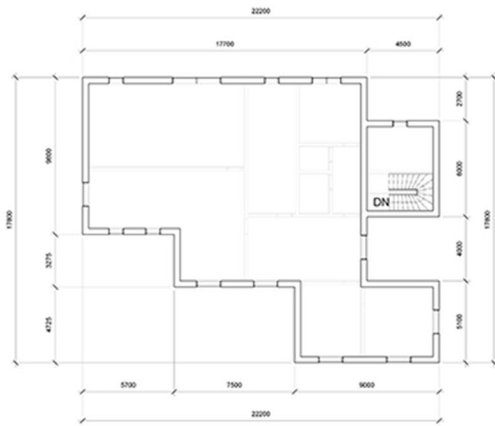

SECOND FLOOR
Plan M 1:100
Level 2
by algirdasdesign
(02) 03 12 2020