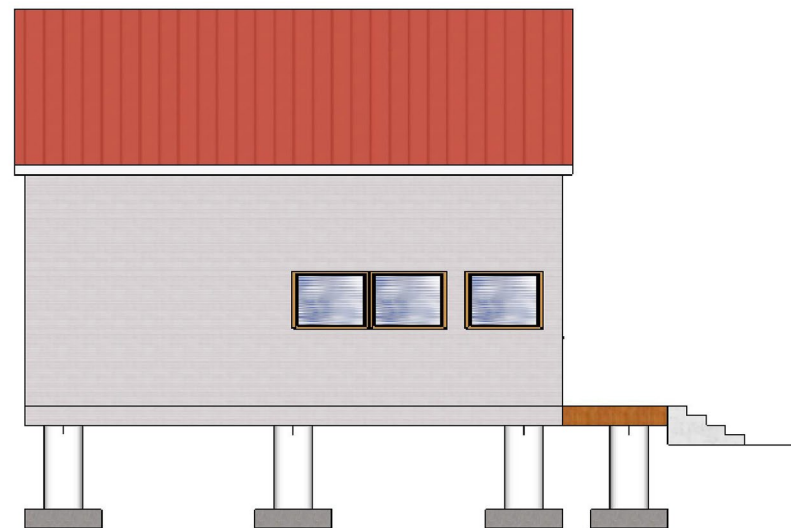

## Den Modern Cottage

Remodeling  
by  
algirdasdesign

001 LayOut  
12-06-2023

Email:  
algirdasdesign@  
gmail.com

Text:  
+370 603 99838

Back Elevation

Scale 1'=10" (1:120)

Left Elevation

Scale 1'=10" (1:120)

Parallel ELEVATION of House

Residential House Concept Design  
algirdasdesign@gmail.com

Parallel Elevation  
of House

Residential House Concept Design  
algirdasdesign@gmail.com

Perspective ELEVATION