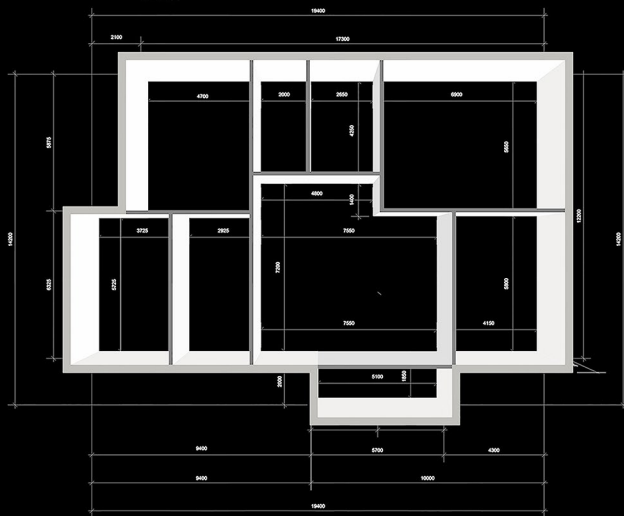

Contact:  
algirdasdesign@gmail.com  
today!  
Take the next step  
towards getting  
your project completed  
on time and on schedule  
- guaranteed.

Floor PLAN with All Dimensions  
M 1:100

Floor PLAN ...with Doors and Windows  
M 1:100

Floor PLAN with All Dimensions (Normal Perspective)  
M 1:100

Front Elevation

Scale 1'=10" (1:120)

Right Elevation

Scale 1'=10" (1:120)

## Den Modern Cottage

Remodeling  
by  
algirdasdesign

001 LayOut  
12-06-2023

Email:  
algirdasdesign@  
gmail.com

Text:  
+370 603 99838

Back Elevation

Scale 1'=10" (1:120)

Left Elevation

Scale 1'=10" (1:120)

Parallel ELEVATION of House

Residential House Concept Design  
algirdasdesign@gmail.com

Parallel Elevation  
of House

Residential House Concept Design  
algirdasdesign@gmail.com

Perspective ELEVATION