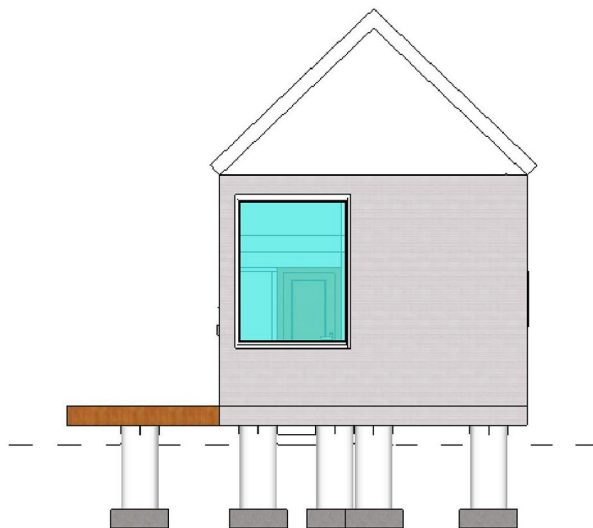

Floor PLAN with All Dimensions (Normal Perspective)  
M 1:100

Front Elevation

Scale 1'=10" (1:120)

Right Elevation

Scale 1'=10" (1:120)

## Den Modern Cottage

Remodeling  
by  
algirdasdesign

001 LayOut  
12-06-2023

Email:  
algirdasdesign@  
gmail.com

Text:  
+370 603 99838

Back Elevation

Scale 1'=10" (1:120)

Left Elevation

Scale 1'=10" (1:120)

Parallel ELEVATION of House

Residential House Concept Design  
algirdasdesign@gmail.com

Parallel Elevation  
of House

Residential House Concept Design  
algirdasdesign@gmail.com

Perspective ELEVATION