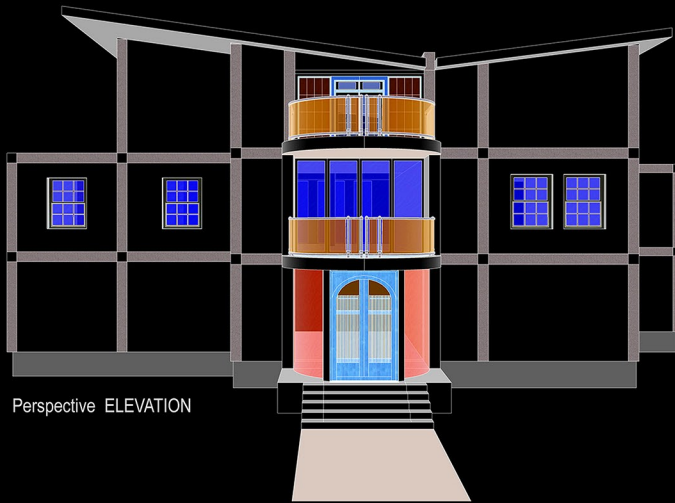

## Den Modern Cottage

Remodeling  
by  
algirdasdesign

001 LayOut  
12-06-2023

Email:  
algirdasdesign@  
gmail.com

Text:  
+370 603 99838

Back Elevation

Scale 1'=10" (1:120)

Left Elevation

Scale 1'=10" (1:120)

Parallel ELEVATION of House

Residential House Concept Design  
algirdasdesign@gmail.com

Parallel Elevation  
of House

Residential House Concept Design  
algirdasdesign@gmail.com

Perspective ELEVATION