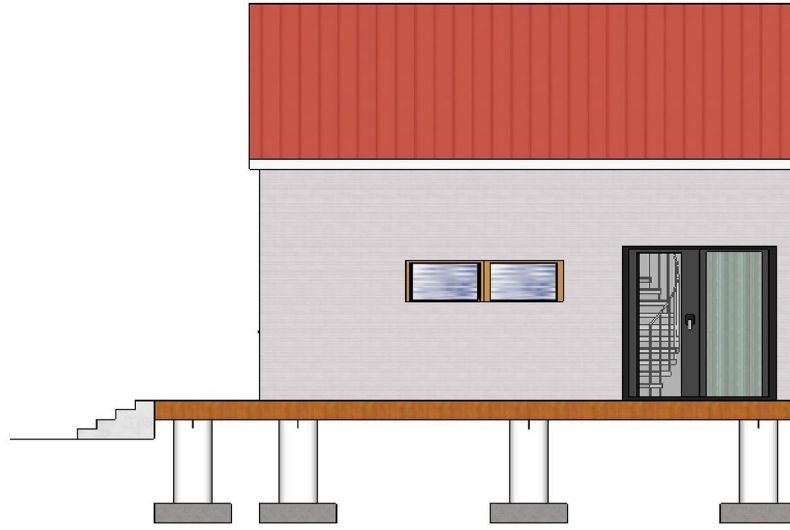

Contact:  
algirdasdesign@gmail.com  
today!  
Take the next step  
towards getting  
your project completed  
on time and on schedule  
- guaranteed.

Floor PLAN with All Dimensions  
M 1:100

Floor PLAN ...with Doors and Windows  
M 1:100

Floor PLAN with All Dimensions (Normal Perspective)  
M 1:100

Front Elevation

Scale 1'=10" (1:120)

Right Elevation

Scale 1'=10" (1:120)

## Den Modern Cottage

Remodeling  
by  
algirdasdesign

001 LayOut  
12-06-2023

Email:  
algirdasdesign@  
gmail.com

Text:  
+370 603 99838

Back Elevation

Scale 1'=10" (1:120)

Left Elevation

Scale 1'=10" (1:120)

Parallel ELEVATION of House

Residential House Concept Design  
algirdasdesign@gmail.com

Parallel Elevation  
of House

Residential House Concept Design  
algirdasdesign@gmail.com

Perspective ELEVATION