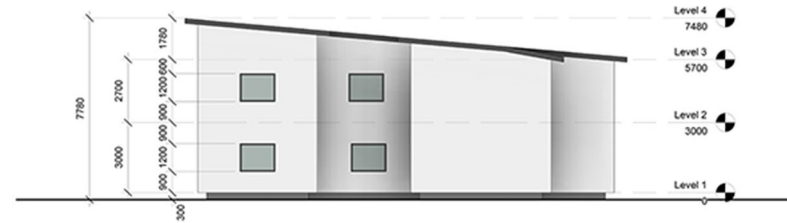

Scale 1'=10" (1:120)

Parallel ELEVATION of House

Residential House Concept Design  
algirdasdesign@gmail.com

Parallel Elevation  
of House

Residential House Concept Design  
algirdasdesign@gmail.com

Perspective ELEVATION

SECOND FLOOR  
Plan M 1:100  
Level 2  
by algirdasdesign  
(02) 03 12 2020

East Elevation

M 1;100  
(04) 03 11 2020  
by  
algirdasdesign

North Elevation

Rear Side  
M 1:100  
(03) 03 12 2020  
by algirdasdesign