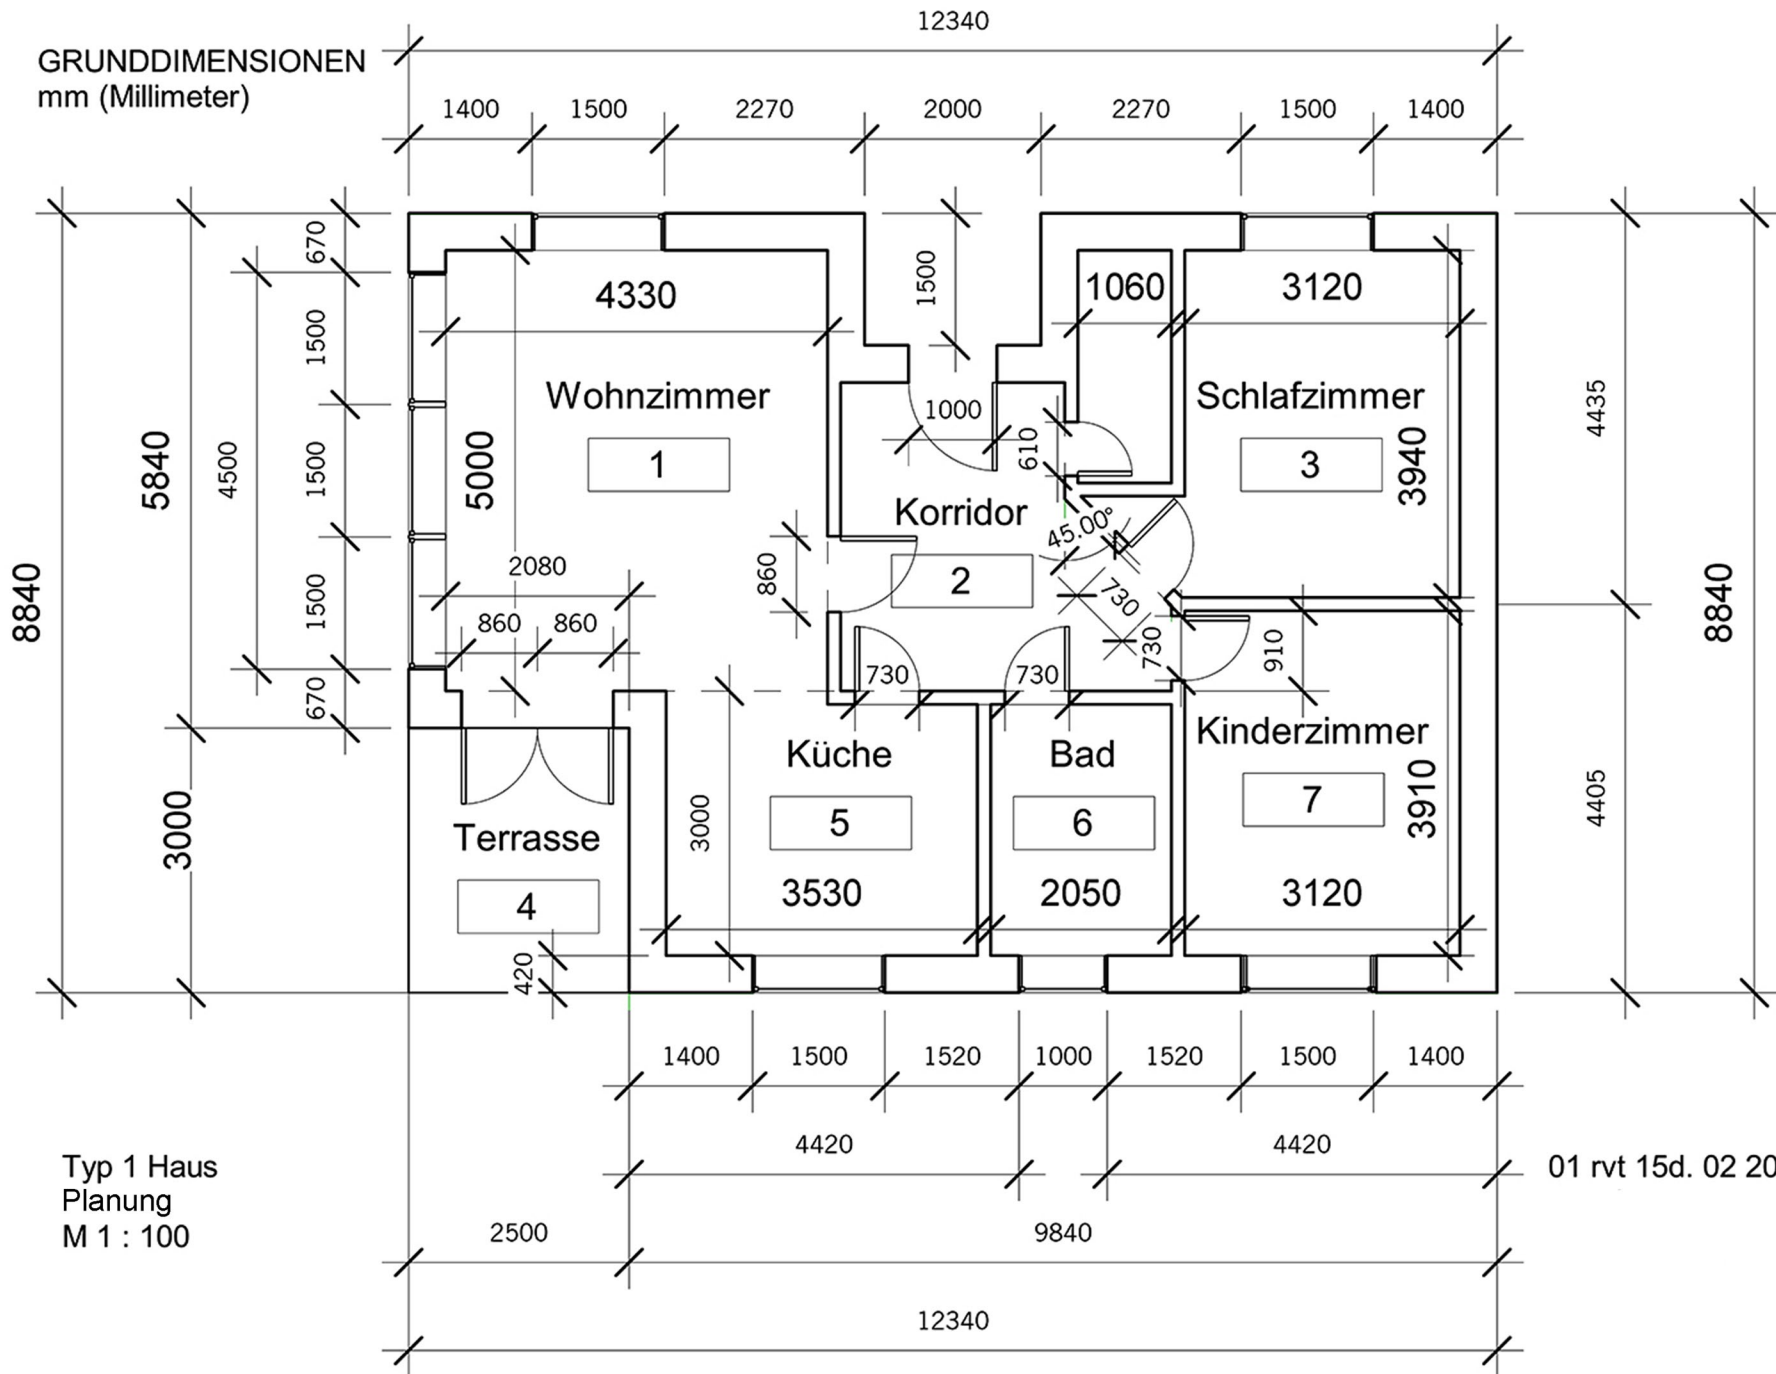

First FLOOR PLAN  
with Dimensions  
(edited 21 02 ..23)

GRUNDDIMENSIONEN  
mm (Millimeter)

Typ 1 Haus  
Planung  
M 1 : 100

01 rvt 15d. 02 2020

FLOOR PLAN  
LEVEL 1  
SCALE 1:200  
Units = cm

(02) 17 09 2020  
Creted by:  
algirdasdesign

Floor PLAN with All Dimensions (Normal Perspective)  
M 1:100

Front Elevation

Scale 1'=10" (1:120)

Right Elevation

Scale 1'=10" (1:120)