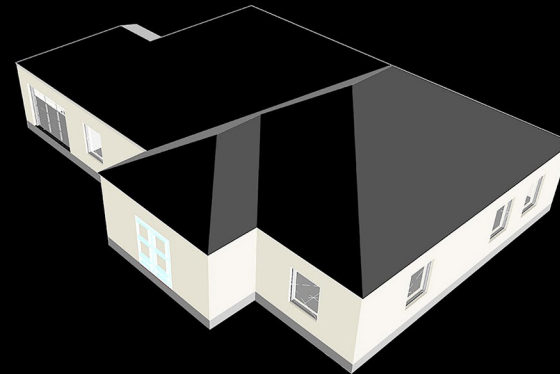

Contact:  
algirdasdesign@gmail.com  
today!  
Take the next step  
towards getting  
your project completed  
on time and on schedule  
- guaranteed.

Floor PLAN with All Dimensions  
M 1:100

Floor PLAN ...with Doors and Windows  
M 1:100

Floor PLAN with All Dimensions (Normal Perspective)  
M 1:100

Front Elevation

Scale 1'=10" (1:120)

Right Elevation

Scale 1'=10" (1:120)

## Den Modern Cottage

Remodeling  
by  
algirdasdesign

001 LayOut  
12-06-2023

Email:  
algirdasdesign@  
gmail.com

Text:  
+370 603 99838

Back Elevation

Scale 1'=10" (1:120)

Left Elevation

Scale 1'=10" (1:120)

Parallel ELEVATION of House

Residential House Concept Design  
algirdasdesign@gmail.com

Parallel Elevation  
of House

Residential House Concept Design  
algirdasdesign@gmail.com

Perspective ELEVATION