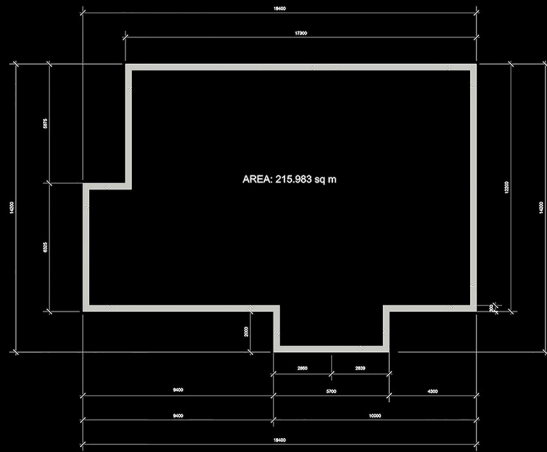

First FLOOR PLAN  
with Dimensions  
(edited 21 02 ..23)

GRUNDDIMENSIONEN  
mm (Millimeter)

Typ 1 Haus  
Planung  
M 1 : 100

01 rvt 15d. 02 2020

FLOOR PLAN  
LEVEL 1  
SCALE 1:200  
Units = cm

(02) 17 09 2020  
Creted by:  
algirdasdesign

Contact:  
algirdasdesign@gmail.com  
today!  
Take the next step  
towards getting  
your project completed  
on time and on schedule  
- guaranteed.

Floor PLAN with All Dimensions  
M 1:100

Floor PLAN ...with Doors and Windows  
M 1:100

Floor PLAN with All Dimensions (Normal Perspective)  
M 1:100

Front Elevation

Scale 1'=10" (1:120)

Right Elevation

Scale 1'=10" (1:120)