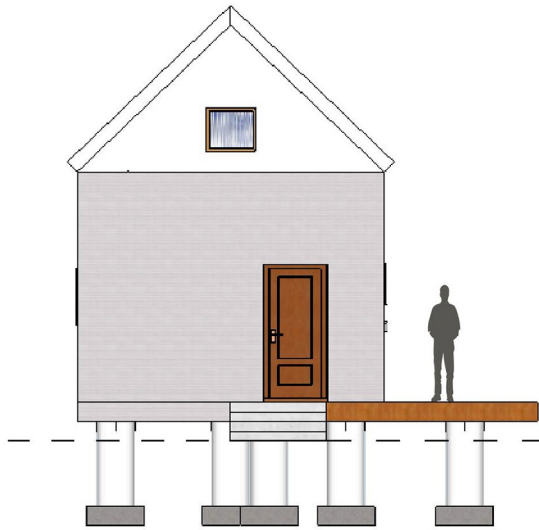

Contact:  
algirdasdesign@gmail.com  
today!  
Take the next step  
towards getting  
your project completed  
on time and on schedule  
- guaranteed.

Floor PLAN with All Dimensions  
M 1:100

Floor PLAN ...with Doors and Windows  
M 1:100

Floor PLAN with All Dimensions (Normal Perspective)  
M 1:100

Front Elevation

Scale 1'=10" (1:120)

Right Elevation

Scale 1'=10" (1:120)

## Den Modern Cottage

Remodeling  
by  
algirdasdesign

001 LayOut  
12-06-2023

Email:  
algirdasdesign@  
gmail.com

Text:  
+370 603 99838

Back Elevation

Scale 1'=10" (1:120)

Left Elevation

Scale 1'=10" (1:120)

Parallel ELEVATION of House

Residential House Concept Design  
algirdasdesign@gmail.com

Parallel Elevation  
of House

Residential House Concept Design  
algirdasdesign@gmail.com

Perspective ELEVATION